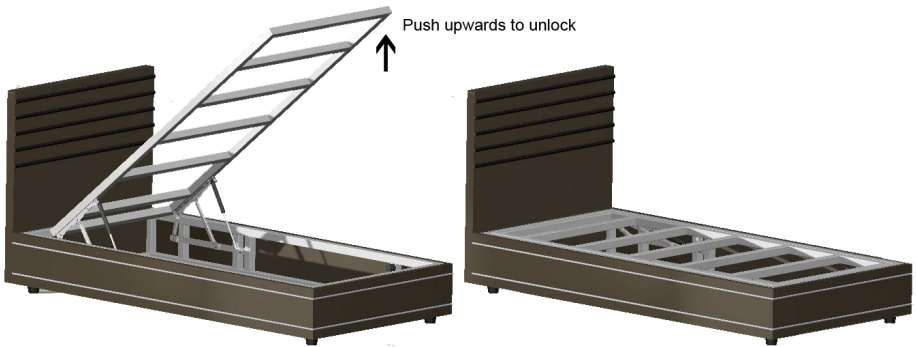

Product Catalogue

Bed Series

Contents

- Single function bed mechanisms
- Vertical bed systems

Bed Mechanism

Reference Code: MB001

Used with metal frames, offers spacious storage space by opening the lid with the help of a gas spring. Available with 90x200, 120x200 size beds.

Bed Mechanism

Reference Code: MB002

Used with wooden frames, offers spacious storage space by opening the lid with the help of a gas spring. Available with single size beds.

Bed Mechanism

Reference Code: MB003

Used with wooden and metal frames, offers spacious storage space by opening the lid with the help of gas spring, available with queen and king size beds.

Bed Mechanism

Reference Code: MB004

Used with metal frames, offers spacious storage space by opening the lid with the help of a gas spring when opened fully, lock latches and disables when push upwards before closing.

Bed Mechanism

Reference Code: MB005

Used with metal frames, offers spacious storage space by opening the lid with the help of a gas spring, having two sections available for opening, short section has 3 different levels.