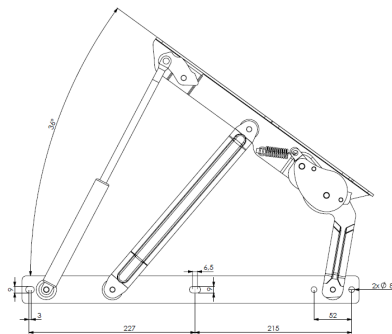

Product Catalogue

Bed Series

Contents

- Single function bed mechanisms
- Vertical bed systems

Bed Mechanism

Reference Code: MB001

Used with metal frames, offers spacious storage space by opening the lid with the help of a gas spring. Available with 90x200, 120x200 size beds.

Bed Mechanism

Reference Code: MB002

Used with wooden frames, offers spacious storage space by opening the lid with the help of a gas spring. Available with single size beds.

Bed Mechanism

Reference Code: MB003

Used with wooden and metal frames, offers spacious storage space by opening the lid with the help of gas spring, available with queen and king size beds.

Bed Mechanism

Reference Code: MB004

Used with metal frames, offers spacious storage space by opening the lid with the help of a gas spring when opened fully, lock latches and disables when push upwards before closing.

Bed Mechanism

Reference Code: MB005

Used with metal frames, offers spacious storage space by opening the lid with the help of a gas spring, having two sections available for opening, short section has 3 different levels.