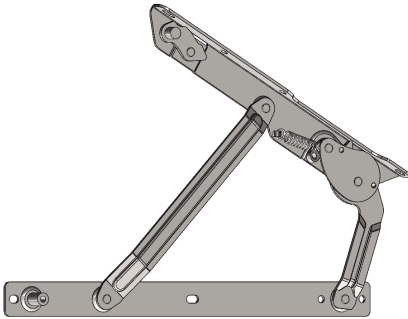

Product Catalogue

Bed Series

Contents

- Single function bed mechanisms
- Vertical bed systems

Bed Mechanism

Reference Code: MB001

Used with metal frames, offers spacious storage space by opening the lid with the help of a gas spring. Available with 90x200, 120x200 size beds.

Bed Mechanism

Reference Code: MB002

Used with wooden frames, offers spacious storage space by opening the lid with the help of a gas spring. Available with single size beds.

Bed Mechanism

Reference Code: MB003

Used with wooden and metal frames, offers spacious storage space by opening the lid with the help of gas spring, available with queen and king size beds.

Bed Mechanism

Reference Code: MB004

Used with metal frames, offers spacious storage space by opening the lid with the help of a gas spring when opened fully, lock latches and disables when push upwards before closing.

Bed Mechanism

Reference Code: MB005

Used with metal frames, offers spacious storage space by opening the lid with the help of a gas spring, having two sections available for opening, short section has 3 different levels.