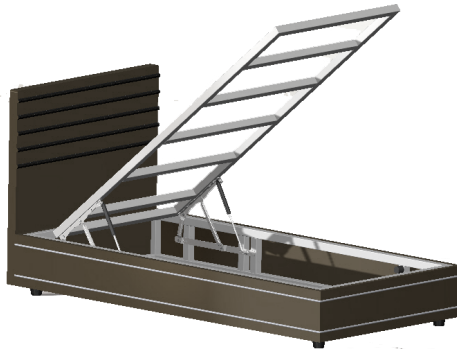

Product Catalogue

Bed Series

Contents

- Single function bed mechanisms
- Vertical bed systems

Bed Mechanism

Reference Code: MB001

Used with metal frames, offers spacious storage space by opening the lid with the help of a gas spring. Available with 90x200, 120x200 size beds.

Bed Mechanism

Reference Code: MB002

Used with wooden frames, offers spacious storage space by opening the lid with the help of a gas spring. Available with single size beds.

Bed Mechanism

Reference Code: MB003

Used with wooden and metal frames, offers spacious storage space by opening the lid with the help of gas spring, available with queen and king size beds.

Bed Mechanism

Reference Code: MB004

Used with metal frames, offers spacious storage space by opening the lid with the help of a gas spring when opened fully, lock latches and disables when push upwards before closing.

Bed Mechanism

Reference Code: MB005

Used with metal frames, offers spacious storage space by opening the lid with the help of a gas spring, having two sections available for opening, short section has 3 different levels.