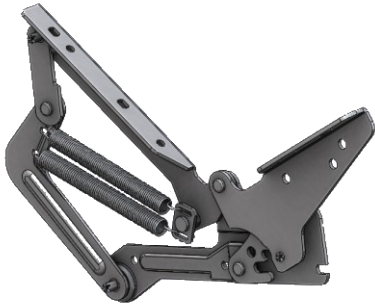

Product Catalogue

Bed Series

Contents

- Single function bed mechanisms
- Vertical bed systems

Bed Mechanism

Reference Code: MB001

Used with metal frames, offers spacious storage space by opening the lid with the help of a gas spring. Available with 90x200, 120x200 size beds.

Bed Mechanism

Reference Code: MB002

Used with wooden frames, offers spacious storage space by opening the lid with the help of a gas spring. Available with single size beds.

Bed Mechanism

Reference Code: MB003

Used with wooden and metal frames, offers spacious storage space by opening the lid with the help of gas spring, available with queen and king size beds.

Bed Mechanism

Reference Code: MB004

Used with metal frames, offers spacious storage space by opening the lid with the help of a gas spring when opened fully, lock latches and disables when push upwards before closing.

Bed Mechanism

Reference Code: MB005

Used with metal frames, offers spacious storage space by opening the lid with the help of a gas spring, having two sections available for opening, short section has 3 different levels.