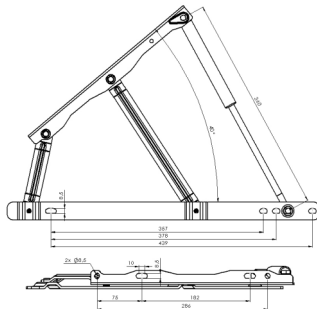

Product Catalogue

Bed Series

Contents

- Single function bed mechanisms
- Vertical bed systems

Bed Mechanism

Reference Code: MB001

Used with metal frames, offers spacious storage space by opening the lid with the help of a gas spring. Available with 90x200, 120x200 size beds.

Bed Mechanism

Reference Code: MB002

Used with wooden frames, offers spacious storage space by opening the lid with the help of a gas spring. Available with single size beds.

Bed Mechanism

Reference Code: MB003

Used with wooden and metal frames, offers spacious storage space by opening the lid with the help of gas spring, available with queen and king size beds.

Bed Mechanism

Reference Code: MB004

Used with metal frames, offers spacious storage space by opening the lid with the help of a gas spring when opened fully, lock latches and disables when push upwards before closing.

Bed Mechanism

Reference Code: MB005

Used with metal frames, offers spacious storage space by opening the lid with the help of a gas spring, having two sections available for opening, short section has 3 different levels.