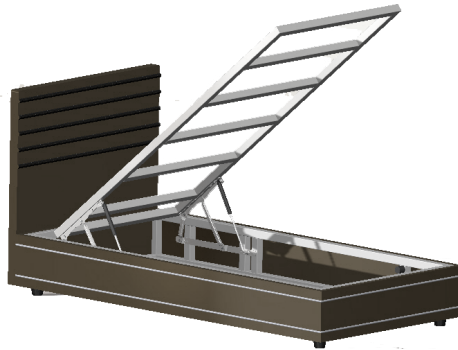

Product Catalogue

Bed Series

Contents

- Single function bed mechanisms
- Vertical bed systems

Bed Mechanism

Reference Code: MB001

Used with metal frames, offers spacious storage space by opening the lid with the help of a gas spring. Available with 90x200, 120x200 size beds.

Bed Mechanism

Reference Code: MB002

Used with wooden frames, offers spacious storage space by opening the lid with the help of a gas spring. Available with single size beds.

Bed Mechanism

Reference Code: MB003

Used with wooden and metal frames, offers spacious storage space by opening the lid with the help of gas spring, available with queen and king size beds.

Bed Mechanism

Reference Code: MB004

Used with metal frames, offers spacious storage space by opening the lid with the help of a gas spring when opened fully, lock latches and disables when push upwards before closing.

Bed Mechanism

Reference Code: MB005

Used with metal frames, offers spacious storage space by opening the lid with the help of a gas spring, having two sections available for opening, short section has 3 different levels.