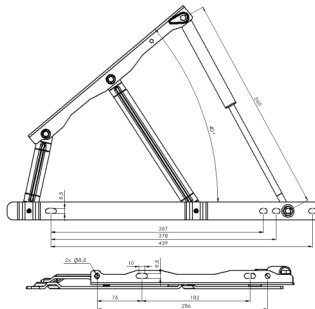

Product Catalogue

Bed Series

Contents

- Single function bed mechanisms
- Vertical bed systems

Bed Mechanism

Reference Code: MB001

Used with metal frames, offers spacious storage space by opening the lid with the help of a gas spring. Available with 90x200, 120x200 size beds.

Bed Mechanism

Reference Code: MB002

Used with wooden frames, offers spacious storage space by opening the lid with the help of a gas spring. Available with single size beds.

Bed Mechanism

Reference Code: MB003

Used with wooden and metal frames, offers spacious storage space by opening the lid with the help of gas spring, available with queen and king size beds.

Bed Mechanism

Reference Code: MB004

Used with metal frames, offers spacious storage space by opening the lid with the help of a gas spring when opened fully, lock latches and disables when push upwards before closing.

Bed Mechanism

Reference Code: MB005

Used with metal frames, offers spacious storage space by opening the lid with the help of a gas spring, having two sections available for opening, short section has 3 different levels.