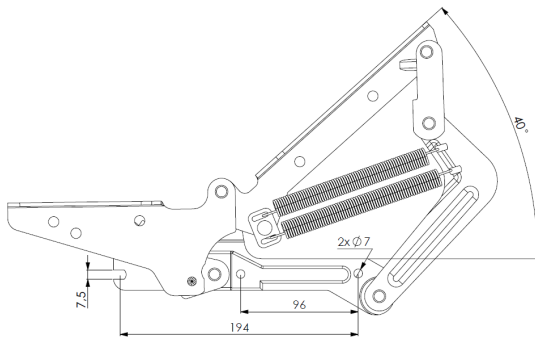

Product Catalogue

Bed Series

Contents

- Single function bed mechanisms
- Vertical bed systems

Bed Mechanism

Reference Code: MB001

Used with metal frames, offers spacious storage space by opening the lid with the help of a gas spring. Available with 90x200, 120x200 size beds.

Bed Mechanism

Reference Code: MB002

Used with wooden frames, offers spacious storage space by opening the lid with the help of a gas spring. Available with single size beds.

Bed Mechanism

Reference Code: MB003

Used with wooden and metal frames, offers spacious storage space by opening the lid with the help of gas spring, available with queen and king size beds.

Bed Mechanism

Reference Code: MB004

Used with metal frames, offers spacious storage space by opening the lid with the help of a gas spring when opened fully, lock latches and disables when push upwards before closing.

Bed Mechanism

Reference Code: MB005

Used with metal frames, offers spacious storage space by opening the lid with the help of a gas spring, having two sections available for opening, short section has 3 different levels.