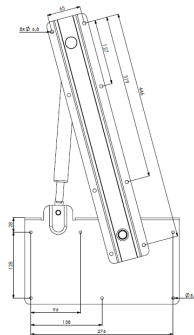

Used with wooden and metal frames, offers spacious storage space by opening the lid with the help of gas spring, available with queen and king size beds.

Bed Mechanism

Reference Code: MB004

Used with metal frames, offers spacious storage space by opening the lid with the help of a gas spring when opened fully, lock latches and disables when push upwards before closing.

Bed Mechanism

Reference Code: MB005

Used with metal frames, offers spacious storage space by opening the lid with the help of a gas spring, having two sections available for opening, short section has 3 different levels.

Bed Mechanism

Reference Code: MB006

Used with wooden and metal frames, offers space saving solution by opening vertically, beds can be aligned vertical or horizontal.

Kirazpınar Mah. 2744. Sk.
Gebze, 41400
Kocaeli
TURKEY