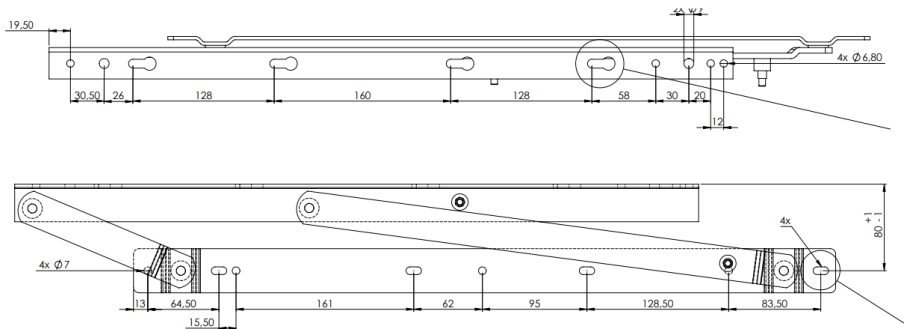

Product Catalogue

Bed Series

Contents

- Single function bed mechanisms
- Vertical bed systems

Bed Mechanism

Reference Code: MB001

Used with metal frames, offers spacious storage space by opening the lid with the help of a gas spring. Available with 90x200, 120x200 size beds.

Bed Mechanism

Reference Code: MB002

Used with wooden frames, offers spacious storage space by opening the lid with the help of a gas spring. Available with single size beds.

Bed Mechanism

Reference Code: MB003

Used with wooden and metal frames, offers spacious storage space by opening the lid with the help of gas spring, available with queen and king size beds.

Bed Mechanism

Reference Code: MB004

Used with metal frames, offers spacious storage space by opening the lid with the help of a gas spring when opened fully, lock latches and disables when push upwards before closing.

Bed Mechanism

Reference Code: MB005

Used with metal frames, offers spacious storage space by opening the lid with the help of a gas spring, having two sections available for opening, short section has 3 different levels.